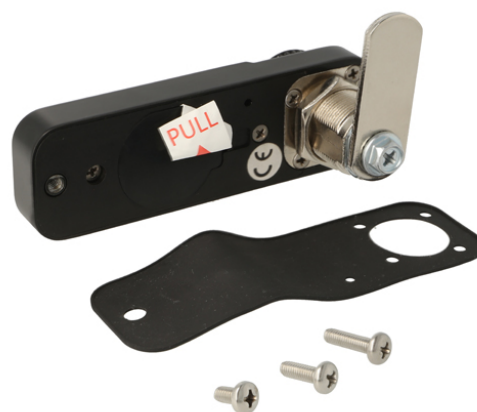

PRODUCT SHEET

Description:

Elec. Combi. Cam Lock, "VIC", $\varnothing 19 \times 20 \text{mm}$, Horizontal, RH, Black All Zamak, Public/Private, W/Master Key System #07, 3 Level, Management, W/Auto-timer Function, IP65 Rating, Powered by, CR2450 Button Battery, 30.000 Cycles, CE, REACH and Rohs, Certified

Item number:

14.60.420-0

Units	Box	Carton	HS Code	Barcode
Pcs.	1	25	8301300000	 5704866509237

Horizontal

SISO A/S

Mileparken 11
DK-2740 Skovlunde
Denmark
VAT: DK 24786013

Phone +45 45 830 900

www.siso.dk
siso@siso.dk

Danske Bank
Nytorv Branch
Copenhagen
SWIFT: DABADKKK

Account no.
4180 3112 112936
IBAN Account
DK7230003112112936