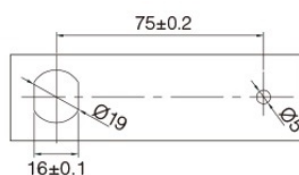

PRODUCT SHEET

Description:

Elec. Combi. Cam Lock, "VIC", $\varnothing 19 \times 20 \text{mm}$, Horizontal, RH, Black All Zamak, Public/Private, W/Master Key System #07, 3 Level, Management, W/Auto-timer Function, IP65 Rating, Powered by, CR2450 Button Battery, 30.000 Cycles, CE, REACH and Rohs, Certified

Item number:

14.60.420-0

Units	Box	Carton	HS Code	Barcode
Pcs.	1	25	8301300000	 5704866509237

Horizontal

SISO A/S

Mileparken 11
DK-2740 Skovlunde
Denmark
VAT: DK 24786013

Phone +45 45 830 900

www.siso.dk
siso@siso.dk